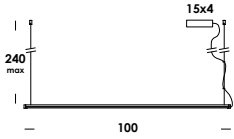

100/so
14w 24V 1000lm 3000k