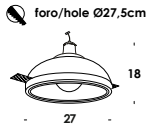

26/sp incasso
E27 max 60w