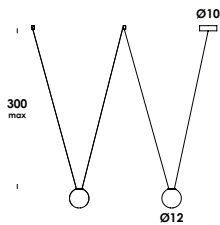

12/s2
2 x 3w 700mA 540lm 3000k