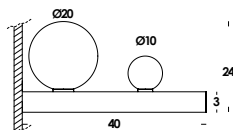

40/ap2
E27 max 60w
G9 max 40w