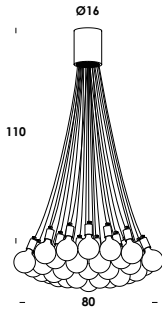

e41 80/pl 110
41 E27 max 25w