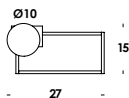

12-24/sp
rettangolo - diffusore Ø10
G9 max 40w