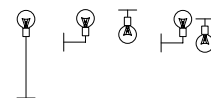

tiperdue 2017 - 2019

apparecchio da pavimento, parete, parete/soffitto o soffitto con bracci regolabili e snodi direzionabili. struttura in acciaio o ottone. finiture verniciato, galvanizzato o ottone grezzo/verniciato.

floor, wall, wall/ceiling and ceiling luminaire with adjustable arms and joints. structure in iron or brass. finishes painted, galvanized or raw brass/painted.