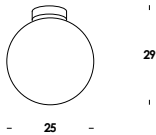

354

25/pl
E27 max 60w