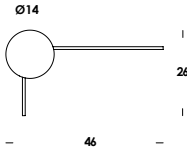

20-40/sp
rettangolo aperto - diffusore Ø14
G9 max 40w