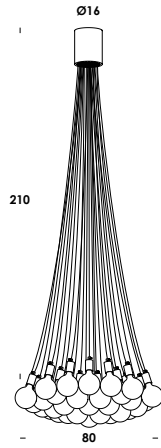

e41 80/so 210
41 E27 max 25w