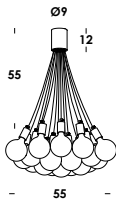

e19 55/pl 55
19 E27 max 25w