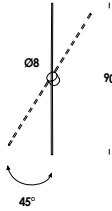

90/sp dim
20w 1800lm 3000k