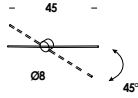

45/sp dim
10w 1200lm 3000k

90/sp dim
20w 1800lm 3000k