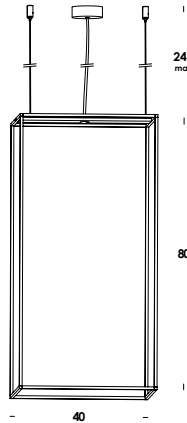

80/s1 dim
verticale/long
tensione di rete/main voltage
8,5w 800lm 3000k