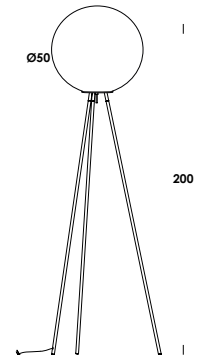

50/ph
tall 200 led on/off
E27 max 60w