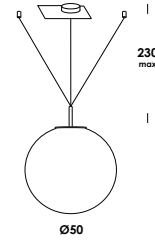

50/so
E27 max 60w