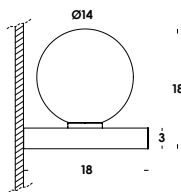

18/ap
G9 max 40w