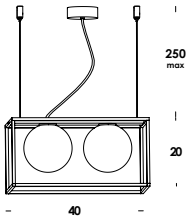

40/s2
2 G9 max 40w