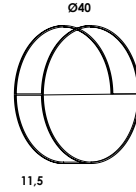

40/ap dim
tensione di rete/main voltage
2 x 13w 2300lm 3000k