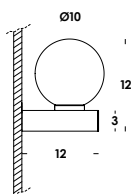

12/ap
G9 max 40w