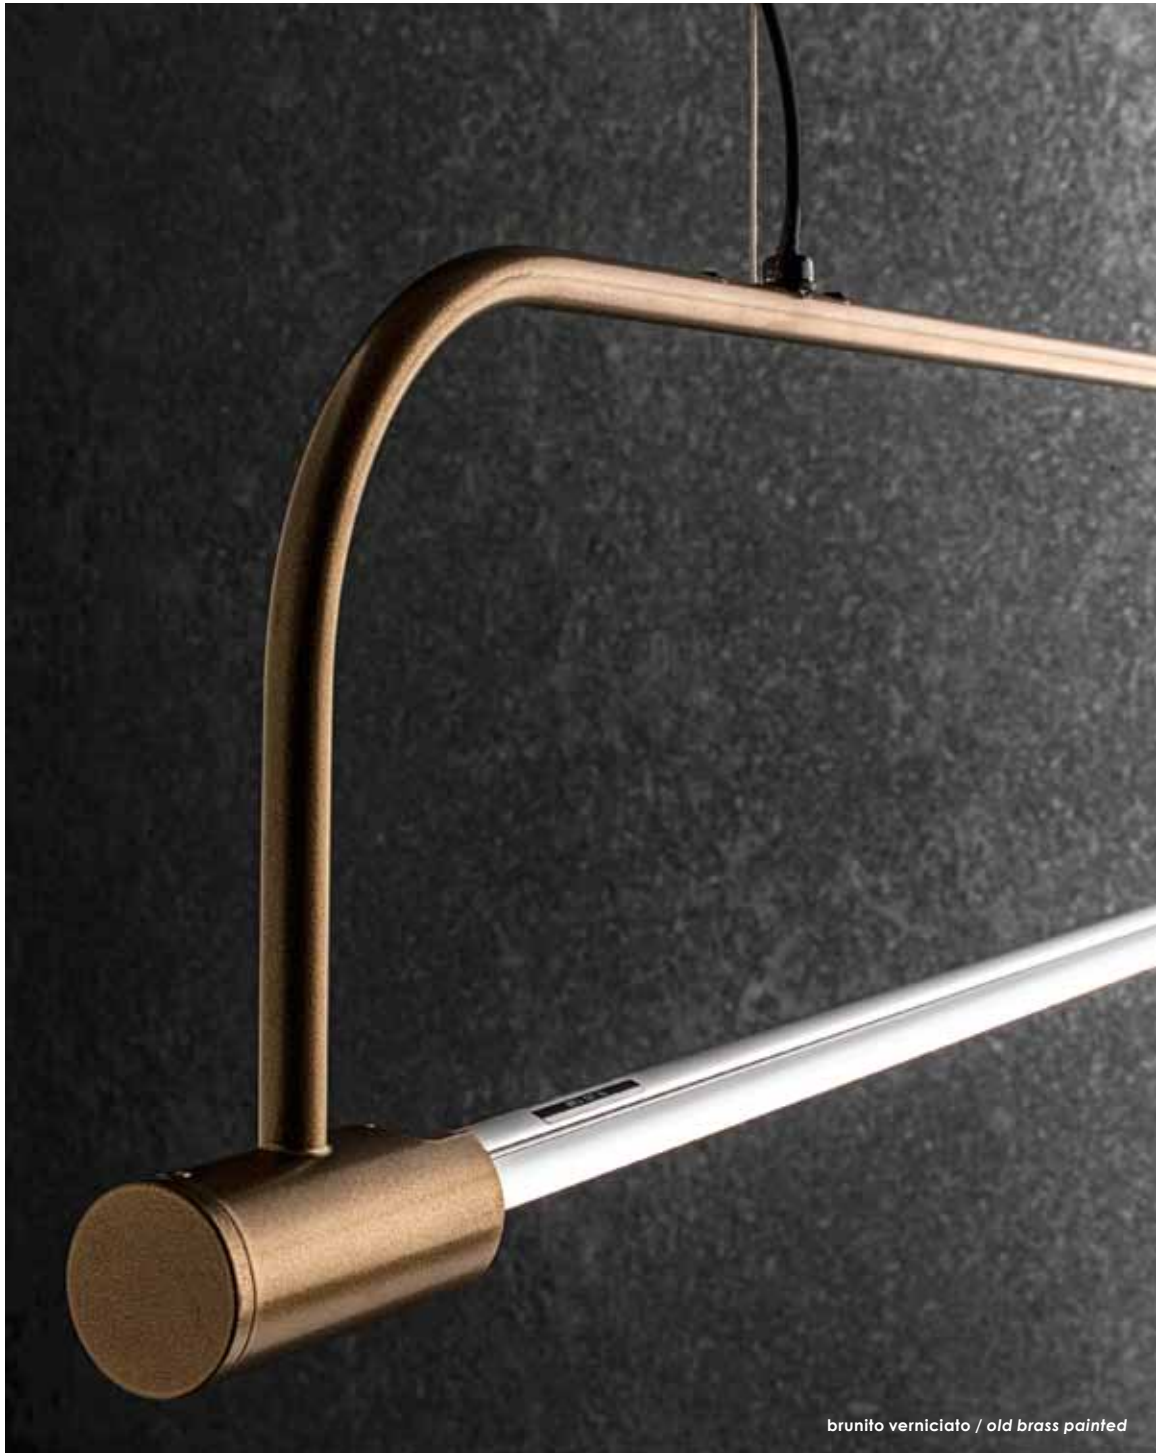

wall, wall/ceiling and suspension luminaire adjustable in length with special electric cable. structure in iron or brass/iron. finishes painted or raw brass/painted. led bulb opal included.

18/ap verticale
E14 max 40w

140/so dec.
E14 max 40w

45/s3
3 E14 max 40w

90/s8
8 E14 max 40w

222

brunito verniciato / old brass painted

t-five 2009 - 2017

apparecchio a sospensione regolabile in altezza su cavi di tenuta in acciaio. struttura in acciaio. finitura verniciata. si completa a richiesta con l'accessorio "schermo" in lamiera. lampada led inclusa.

suspension luminaire adjustable in length on iron wires. iron structure. finish painted. suitable for accessory "schermo". led lamp included.

223

brunito verniciato / old brass painted

95/so

G5 14w 24V ac100 ~ 230V 3000k 1120lm 140°