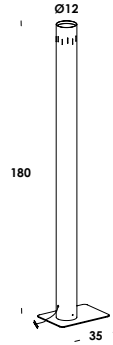

maxi 180/ph
tensione di rete/main voltage
25w 2375lm 3000k

a richiesta anche in versione touch dim
35w 700mA 3327lm 3000k
also touch dim version
35w 700mA 3327lm 3000k on demand