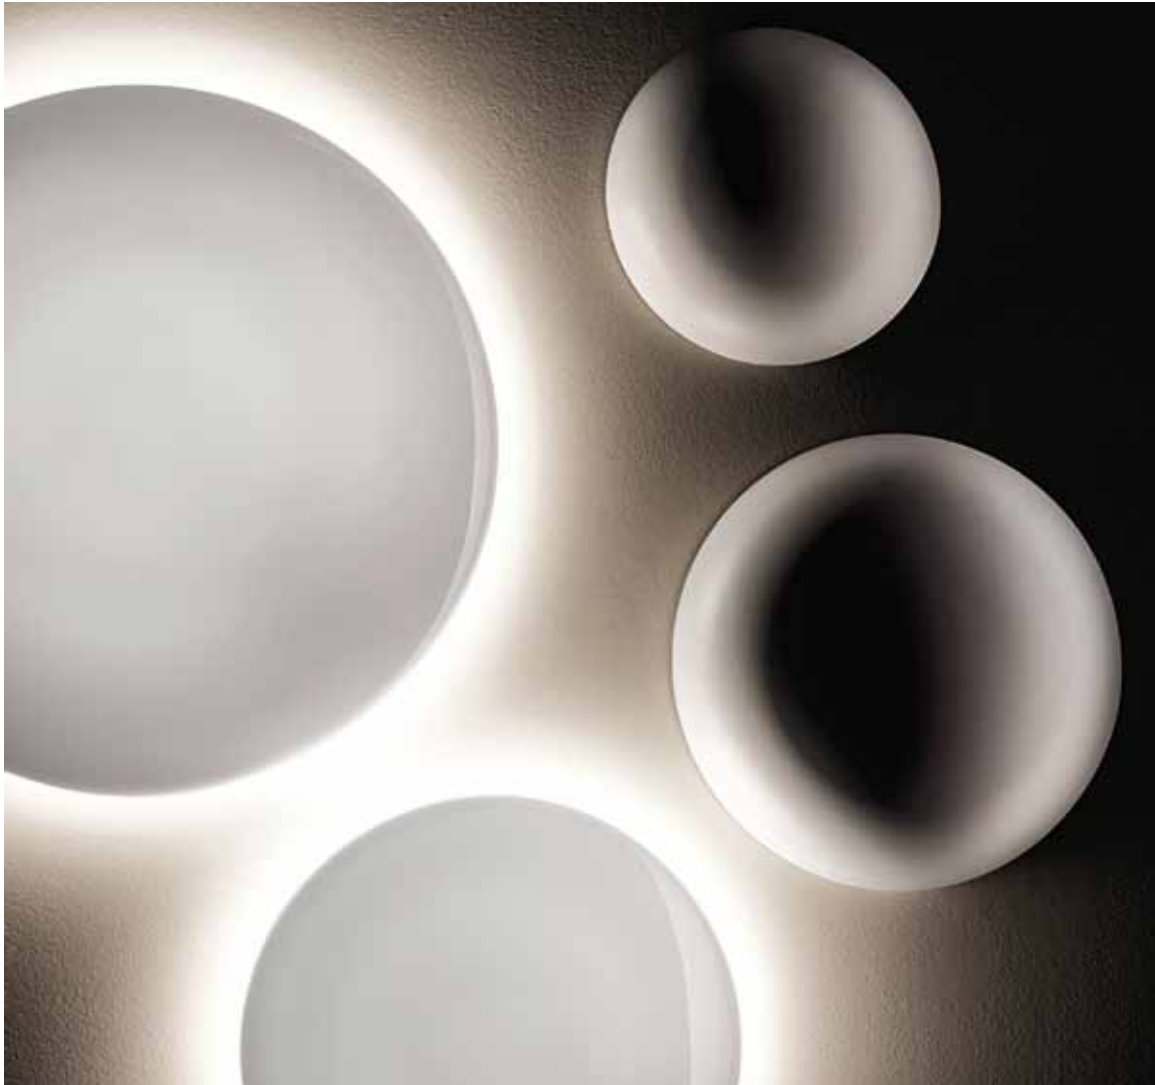

45/sp
tensione di rete/main voltage
24w 1800lm 3000k

* **ECOCROMO**: caratterizzato dalla totale assenza di acidi corrosivi è di origine vegetale, dona alla lucentezza del cromo una delicata e calda tonalità di colore, in osservanza della direttiva RoHS 2 che limita l'uso di sostanze nocive nella produzione di apparecchiature elettriche ed elettroniche nell'unione europea.

ECOCROME is characterized by the complete absence of corrosive acids with his vegetal origin, giving at the some times at brightness of chrome a delicate and warm color tone in observance with the RoHS 2 directive that restricts the use of toxic substances in the manufacture of electrical and electronic equipment in UE.

320