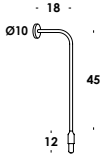

18/ap verticale
E14 max 40w