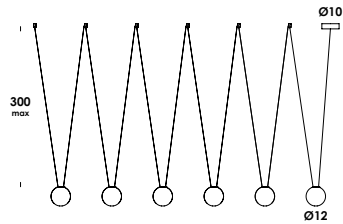

12/s6
6 x 3w 700mA 1620lm 3000k

118