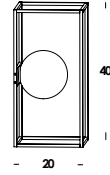

40/sp1
G9 max 40w