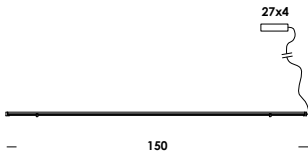

150/ap
21w 24V 1500lm 3000k