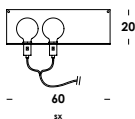

60/ap dec. on/off sx
2 E27 max 60w