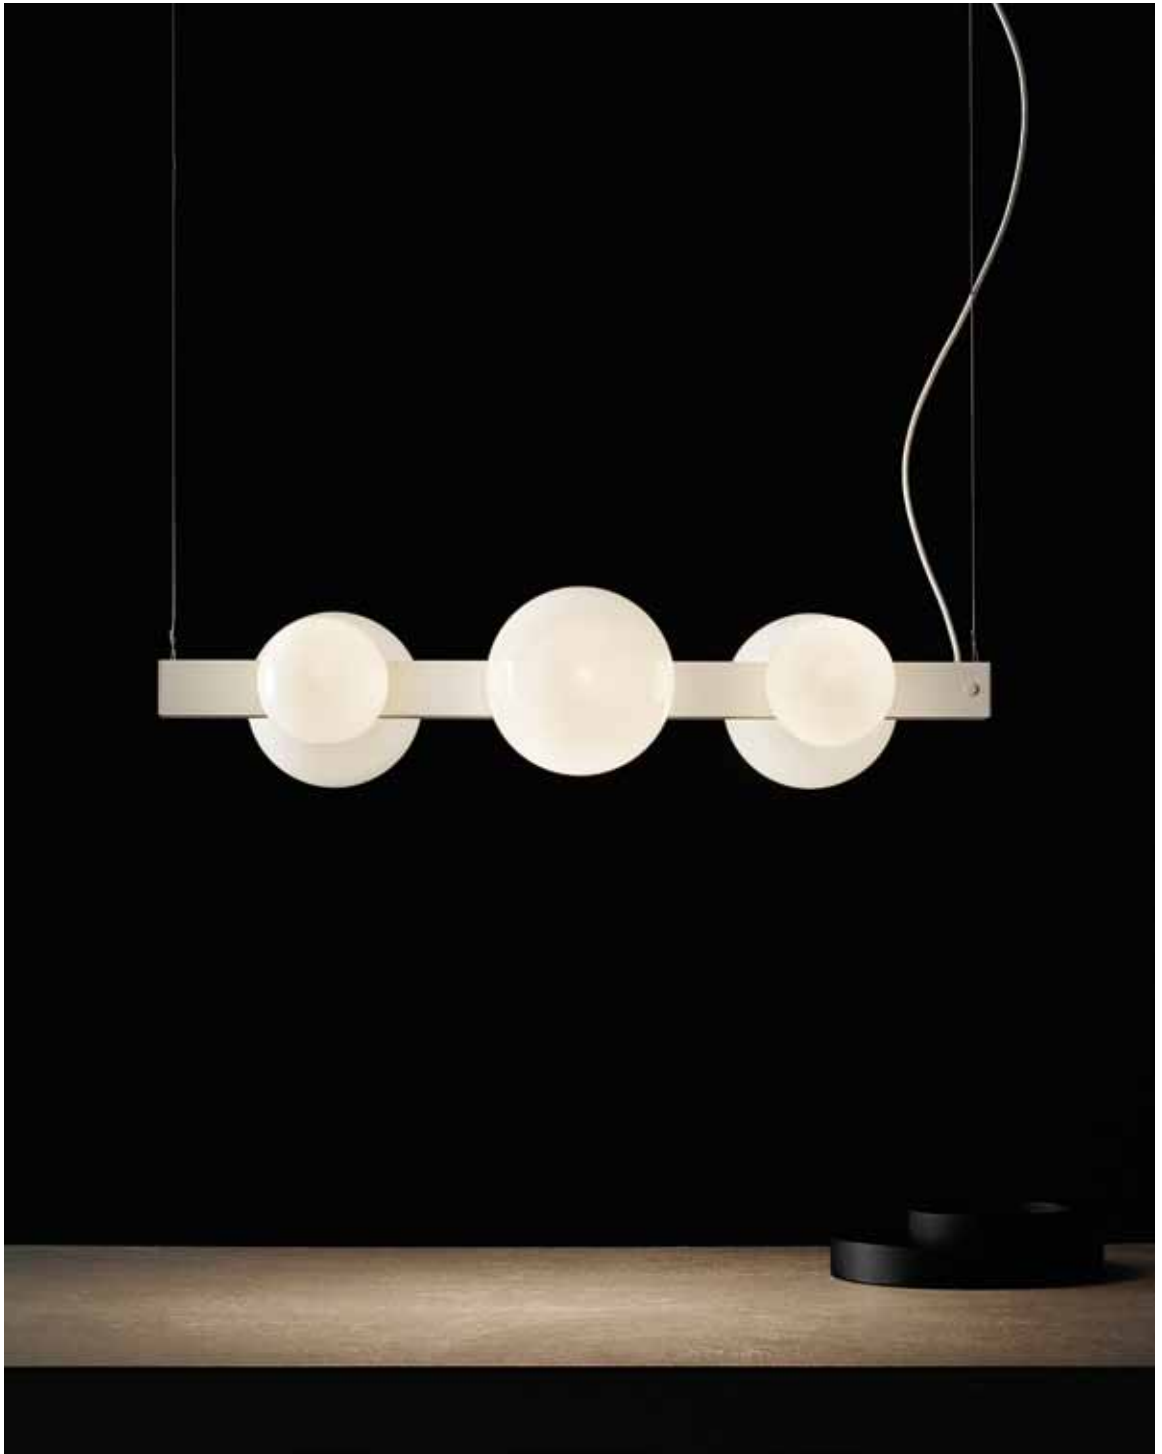

90/so wide
4 E27 max 60w
2 G9 max 40w

145/so wide
6 E27 max 60w
4 G9 max 40w

60/pl
2 E27 max 60w
2 G9 max 40w

90/pl
3 E27 max 60w
3 G9 max 40w

145/pl
5 E27 max 60w
5 G9 max 40w

tributo all'artista londinese anthony caro (1924-2013)
tra i più significativi scultori del secolo scorso
pioniere e innovatore nell'uso dell'acciaio industriale.

tribute to the londoner artist sir anthony caro (1924-2013)
one of the most significant sculptors of his generation
pioneering a new means of expression through
his innovative use of industrial steel.