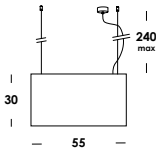

55-30/so biemissione
7w 24V 490lm 3000k
5w 24V 330lm 3000k