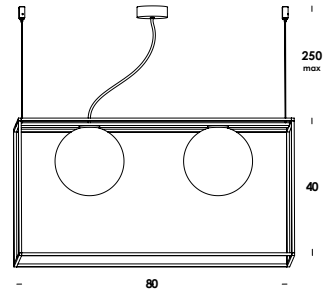

80/s2
2 E27 max 60w