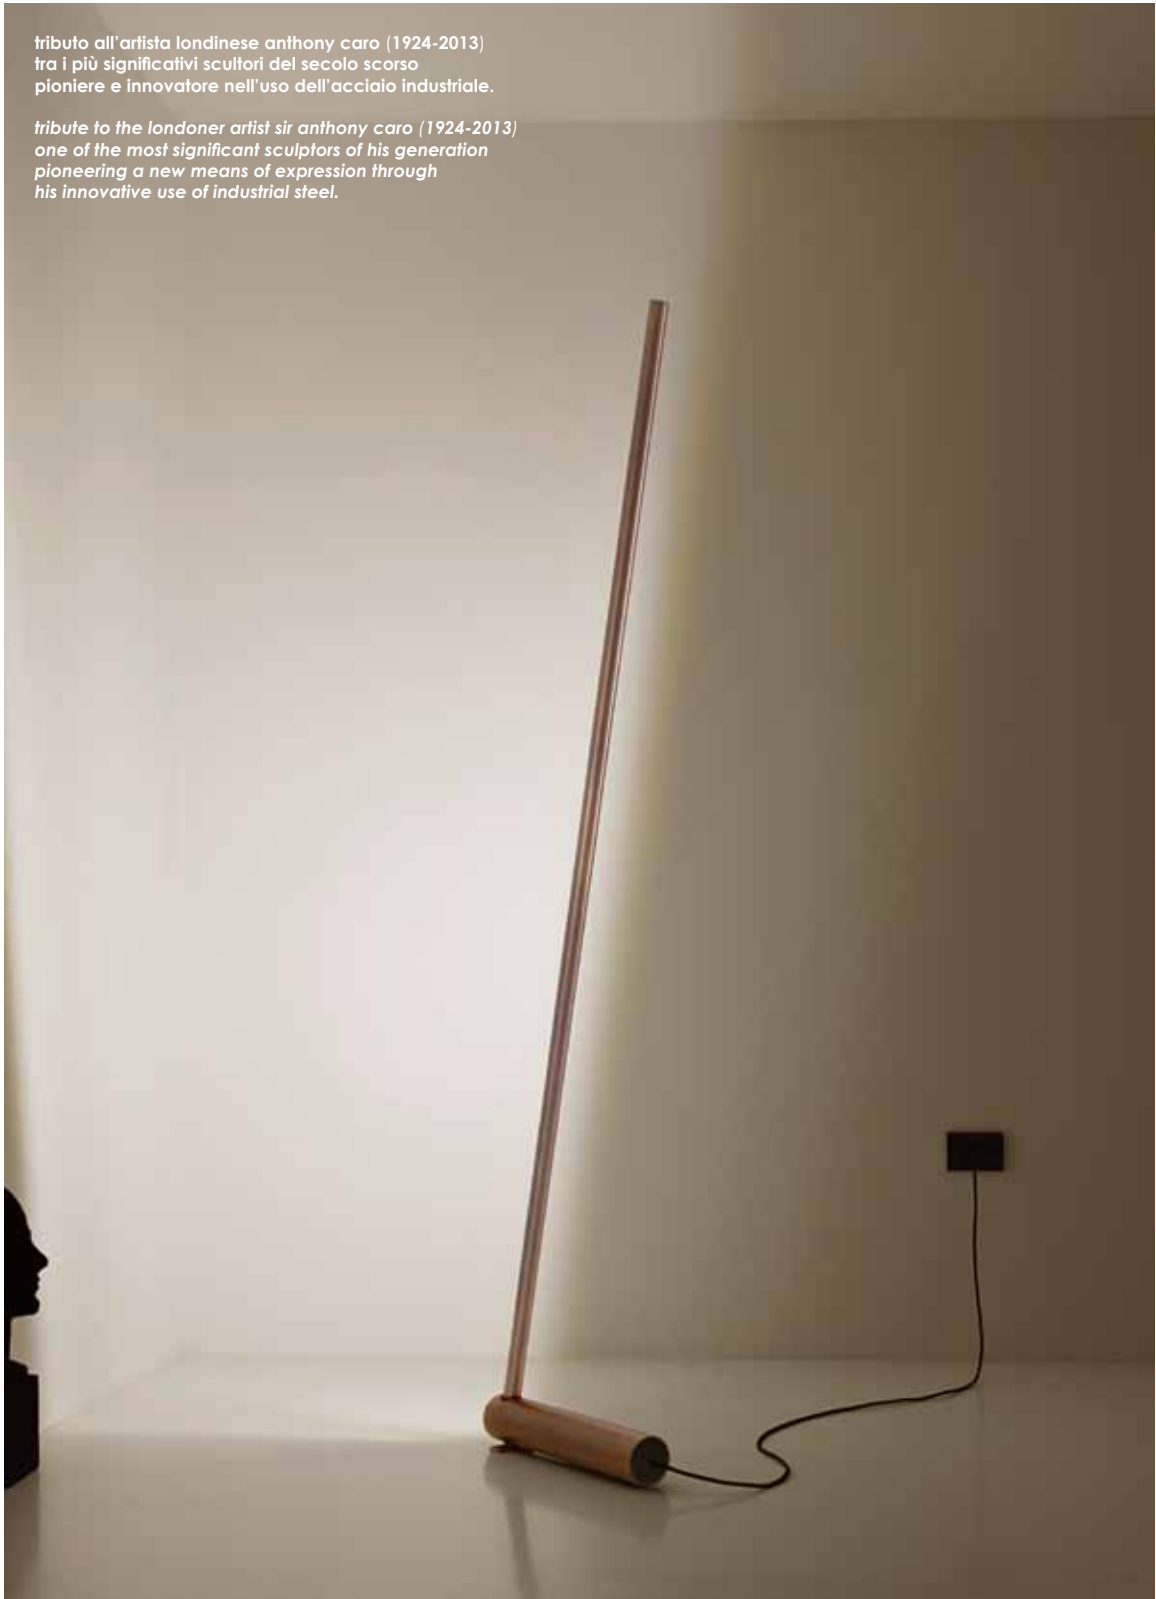

90/so wide
4 E27 max 60w
2 G9 max 40w

145/so wide
6 E27 max 60w
4 G9 max 40w

60/pl
2 E27 max 60w
2 G9 max 40w

90/pl
3 E27 max 60w
3 G9 max 40w

145/pl
5 E27 max 60w
5 G9 max 40w

tributo all'artista londinese anthony caro (1924-2013)
tra i più significativi scultori del secolo scorso
pioniere e innovatore nell'uso dell'acciaio industriale.

tribute to the londoner artist sir anthony caro (1924-2013)
one of the most significant sculptors of his generation
pioneering a new means of expression through
his innovative use of industrial steel.