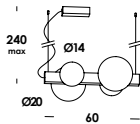

60/so wide
2 E27 max 60w
2 G9 max 40w