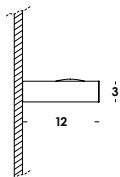

12/ap led dim
tensione di rete/main voltage
8,5w 800lm 3000k