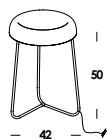

50/lp on/off
tensione di rete/main voltage
14w 1200lm 3000k

65/ph on/off
tensione di rete/main voltage
23w 1800lm 3000k

214