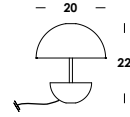

35/lp

tensione di rete/main voltage
24w 1800lm 3000k

dondolino 20/lp dim
5 x 1w 350mA 450lm 3000k

290