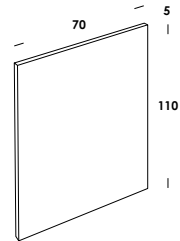

305 accessorio **tela piccola**

306 accessorio **tela grande**