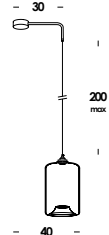

ambarabà 40/so
E27 max 60w