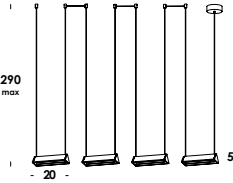

20/s4
4 x 7,5w 24V 2200lm 3000k