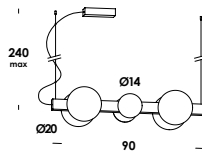

90/so wide
4 E27 max 60w
2 G9 max 40w