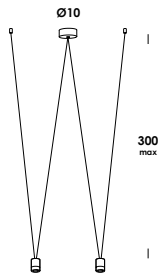

10/s2
2 x 3,5w 350mA 640lm 3000k