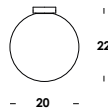

20/sp
E27 max 60w