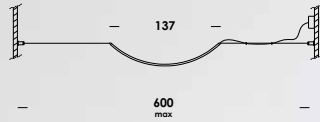

137/ap teso
32w 24V 3800lm 3000k