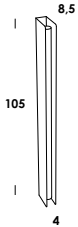

150/sp
3 S14d max 60w