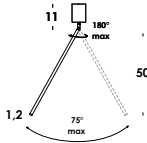

50/pl
3w 700mA 270lm 3000k