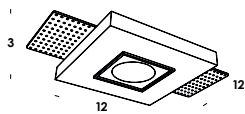

gesso/incasso plus dim
tensione di rete/main voltage
8,5w 800lm 3000k

foro/hole 12,5x12,5cm