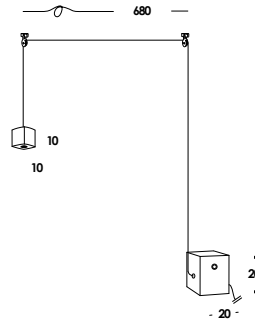

20/ph led on/off
due carrucole/double pulleys
3,7w 350mA 380lm 3000k

252