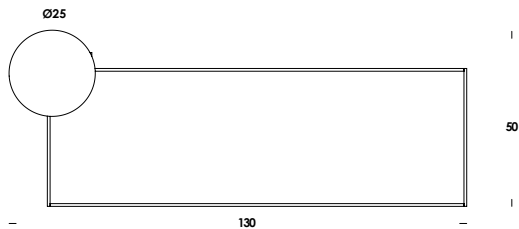

40-120/sp
rettangolo - diffusore Ø25
E27 max 60w