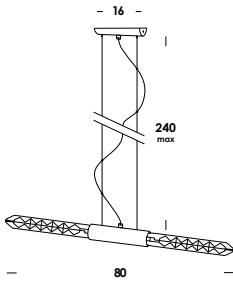

80/s2 led filament
E27 max 60w • 2 x 6w 1300lm 2200k