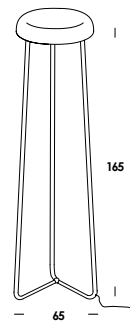

table and floor luminaire. iron structure. finish painted. led module. floor version on/off dimmable hand-over on demand.

50/lp on/off
tensione di rete/main voltage
14w 1200lm 3000k

65/ph on/off
tensione di rete/main voltage
23w 1800lm 3000k