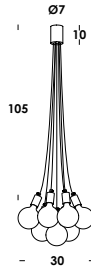

e7 30/so 105
7 E27 max 25w