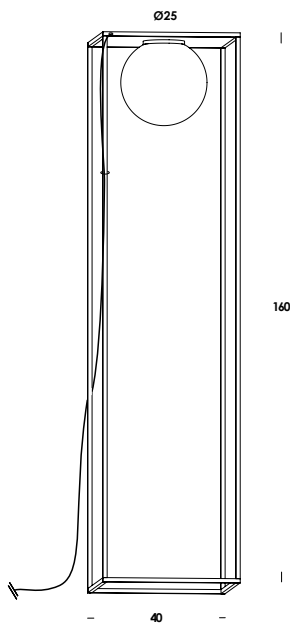

160/ph on/off
E27 max 60w

139