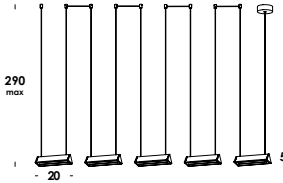

20/s5
5 x 7,5w 24V 2750lm 3000k