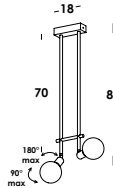

70/pl2 snodo
2 E27 max 60w