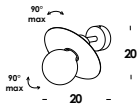

20/sp
E27 max 60w