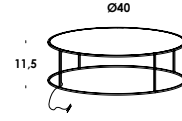

40/lp on/off
4w 350mA 280lm 3000k