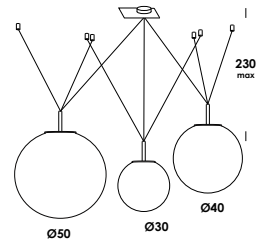

pallatre/s3
3 E27 max 60w