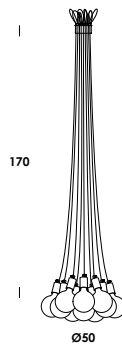

e10 50/ap 170
10 E27 max 25w