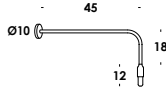

45/ap orizzontale
E14 max 40w