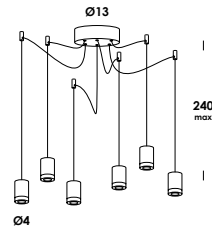

13/s6 dec.
6 x 3,5w 350mA 1920lm 3000k