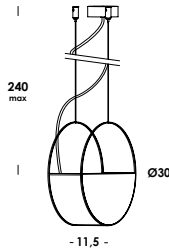

30/so dec. dim
tensione di rete/main voltage
13w 1150lm 3000k