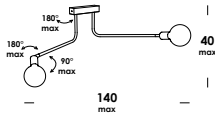

40/sp2 snodo
2 E27 max 60w