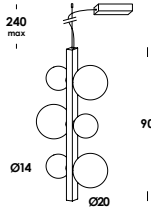

90/so long
3 E27 max 60w
3 G9 max 40w