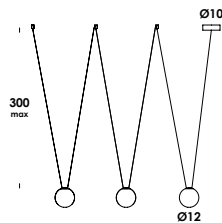

12/s3
3 x 3w 700mA 810lm 3000k