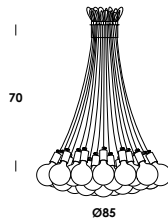

e23 85/ap 70
23 E27 max 25w