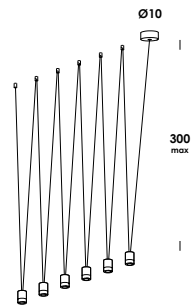

10/s6
6 x 3,5w 350mA 1920lm 3000k