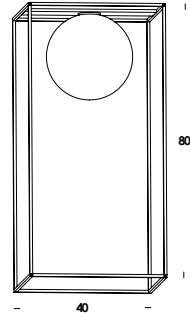

80/pl
E27 max 60w