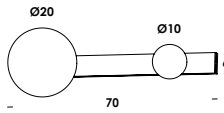

70/ap2
E27 max 60w
G9 max 40w