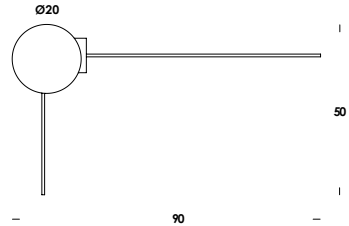

40-80/sp
rettangolo aperto - diffusore Ø20
E27 max 60w