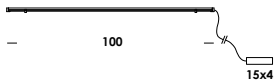

100/ap
14w 24V 1000lm 3000k