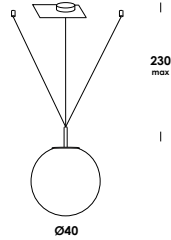

40/so
E27 max 60w