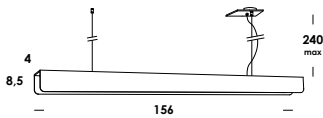

150/so
3 S14d max 60w