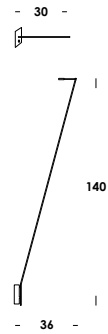

140/ap

3w 700mA 270lm 3000k