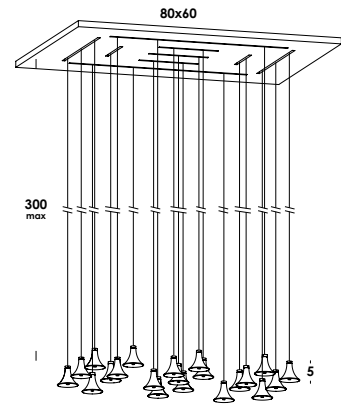

80/s41 plafone rettangolo
41 x 3w 700mA 11070lm 3000k