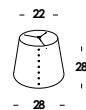

316 accessorio per **ocono 28**