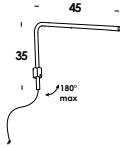

table, floor, wall luminaire. structure in aluminum. finish painted. module led and switch on/off touch dimmer on structure. also E27 version suitable with accessory opal PMMA diffuser.

45/ap
on/off touch dim
5w 24V 450lm 3000k