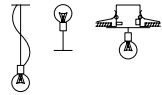

iled 2013 - 2019

apparecchio da tavolo, incasso. struttura in acciaio o alluminio. finiture verniciato o galvanizzato. modulo led integrato. sospensione regolabile in altezza su speciale cavo elettrico fornita con ottica diffusa 180°. a richiesta con ottica 30°-90° o con diffusore globo in vetro opale o trasparente. a richiesta dimmerabile da remoto.

table, recessed luminaire. iron or aluminum structure. finishes painted or galvanized. led module. suspension adjustable in height on a special electric cable supplied with diffuse optic 180°. available with optic 30°-90° or with globo version opal or clear glass diffuser on demand. remote dimmable on demand.