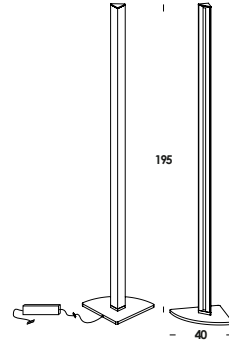

195/ph on/off touch dim
42w 24V 4000lm 3000k