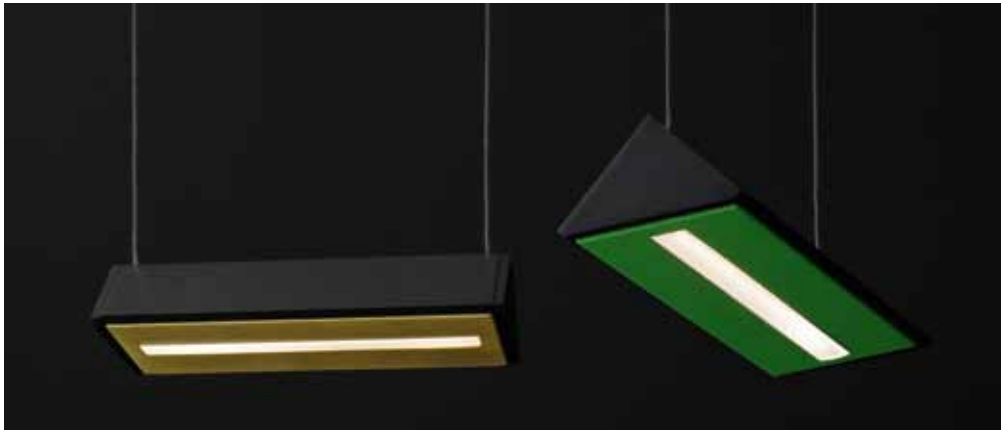

195/ph on/off touch dim
42w 24V 4000lm 3000k