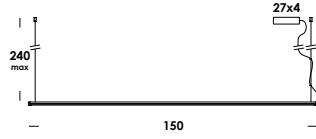

150/so
21w 24V 1500lm 3000k