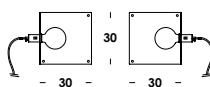

30/ap dec. on/off sx dx
E27 max 60w