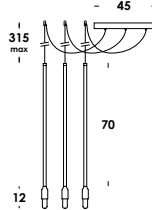

45/s3
3 E14 max 40w