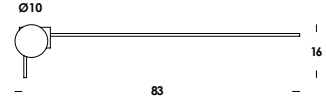

12-80/sp
rettangolo aperto - diffusore Ø10
G9 max 40w