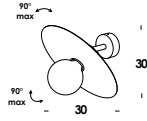

30/sp
E27 max 60w