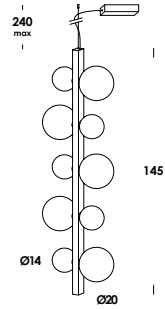

145/so long
5 E27 max 60w
5 G9 max 40w