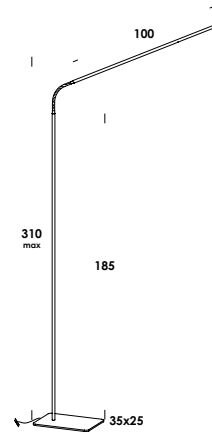

190/ph
on/off touch dim
21w 24V 1900lm 3000k