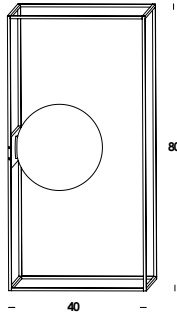

40/sp2
2 G9 max 40w

80/sp1
E27 max 60w