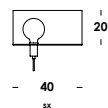

40/ap sx
E27 max 60w