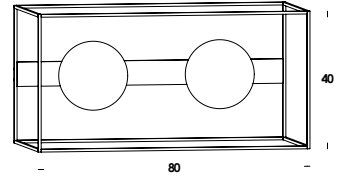

80/sp2
2 E27 max 60w