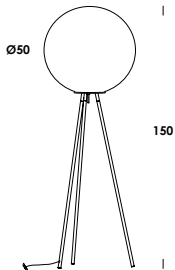

14/lp on/off
G9 max 40w

25/lp on/off
E27 max 60w

240

60/ph
low 160 led on/off
E27 max 60w

40/ph
tall 190 led on/off
E27 max 60w