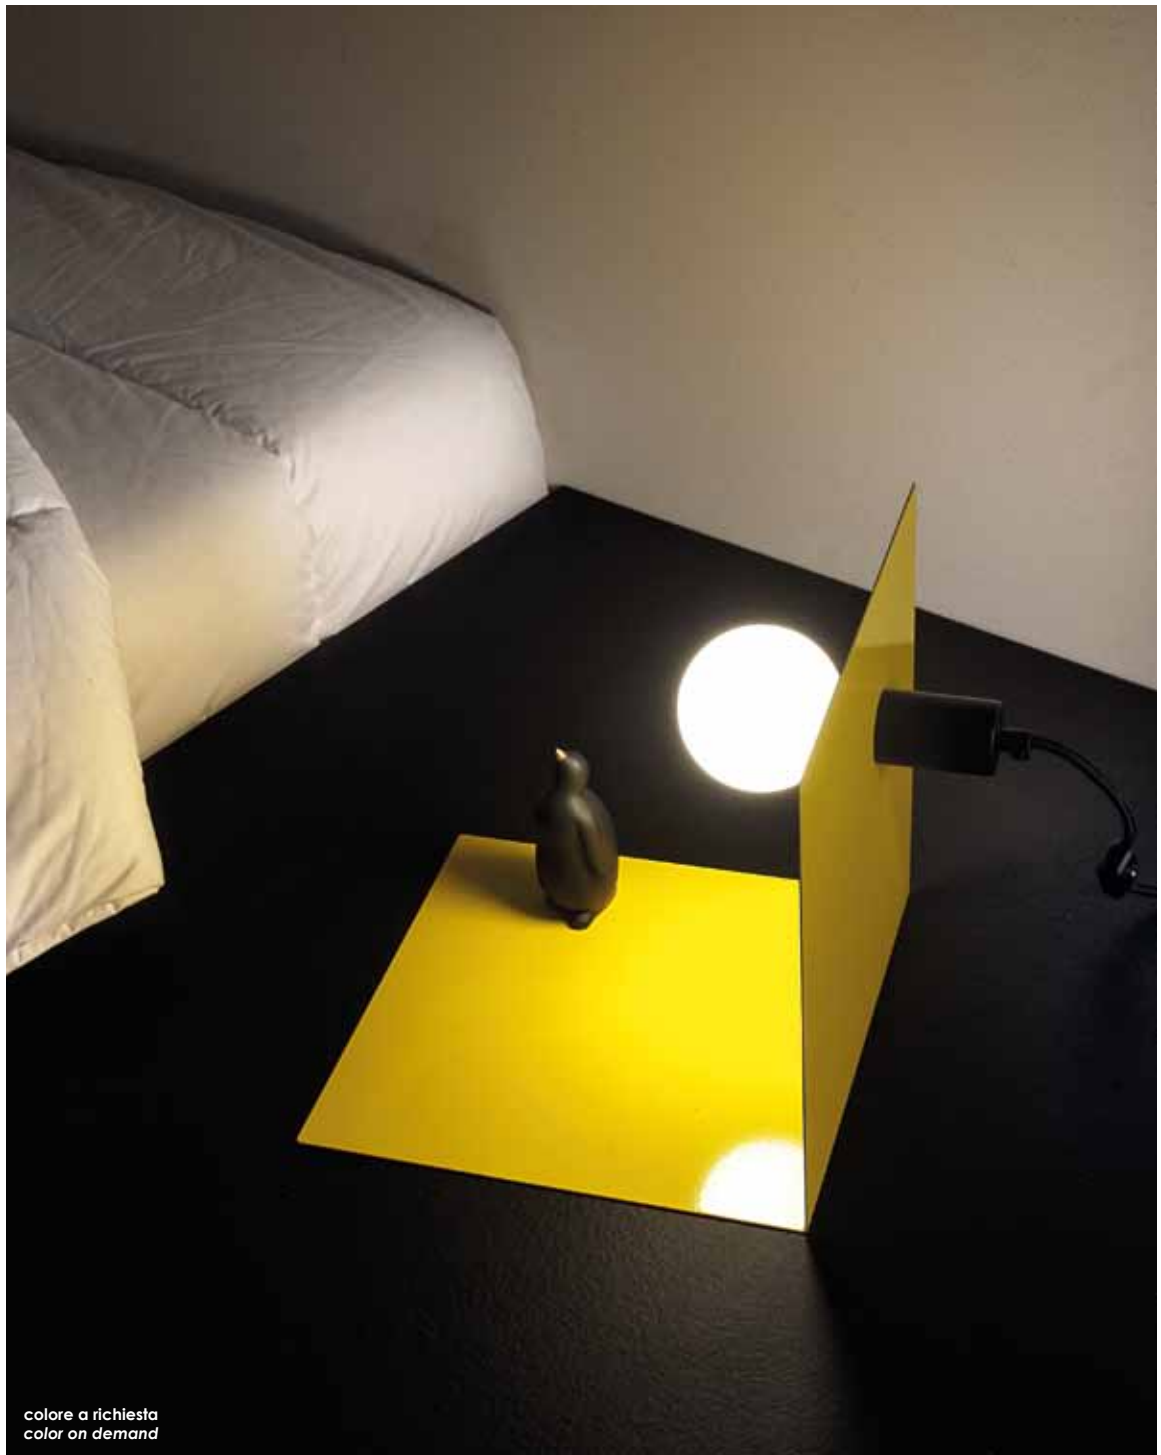

colore a richiesta
color on demand