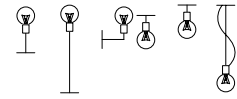

multiplo 2017 - 2018

apparecchio da tavolo, pavimento, parete, parete/soffitto, soffitto, sospensione regolabile in altezza su cavi di tenuta in acciaio. struttura in ottone/acciaio. finiture ottone grezzo/verniciato. diffusore in vetro soffiato bianco-latte triplex o trasparente. lampada led inclusa.

table, floor, wall, wall/ceiling, ceiling, suspension luminaire adjustable in length on iron wires. structure brass/iron. finishes raw brass/painted. diffuser in blown glass opal triplex or clear. led lamp included.