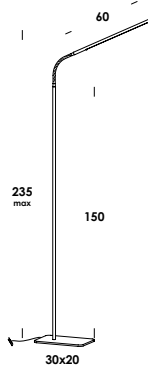

160/ph
on/off touch dim
7w 24V 665lm 3000k