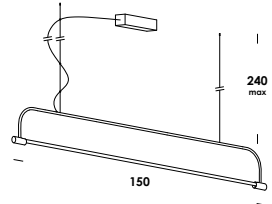

150/so

G5 22w 24V ac100 ~ 230V 3000k 1760lm 140°

88/875mm accessorio schermo

88/1180mm accessorio schermo

88/1475mm accessorio schermo