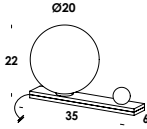

35/lp on/off
E27 max 60w