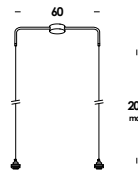

60/s2
2 E27 max 60w