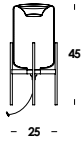

ambarabà 25/lp on/off
E27 max 60w