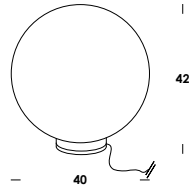

40/lp on/off
E27 max 60w