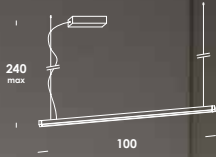

100/so
23w 24V 2200lm 3000k