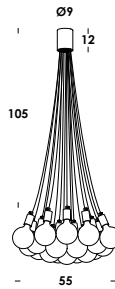

e19 55/so 105
19 E27 max 25w