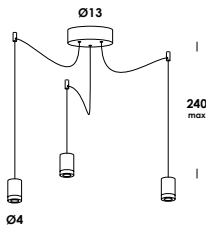

13/s3 dec.
3 x 3,5w 350mA 960lm 3000k