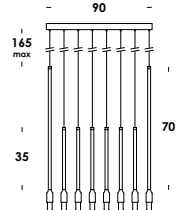

90/s8
8 E14 max 40w