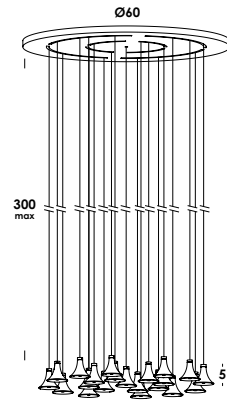

60/s21 plafone
21 x 3w 700mA 5670lm 3000k