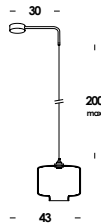

cocò 45/so
E27 max 60w