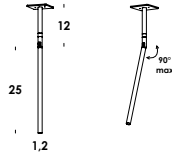

25/sp incasso
3w 700mA 270lm 3000k