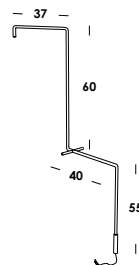

12/lp led on/off
3w 700mA 270lm 3000k