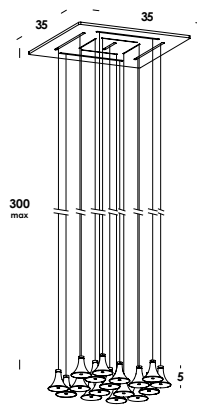

35/s17 plafone rettangolo
17 x 3w 700mA 4590lm 3000k