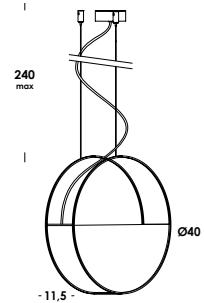

40/so dec. dim
tensione di rete/main voltage
2 x 13w 2300lm 3000k