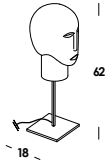

18/lp on/off dim
E27 max 60w