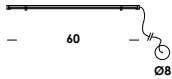

60/ap
7,5w 24V 540lm 3000k