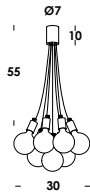

e7 30/pl 55
7 E27 max 25w