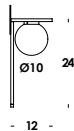

24/ap
G9 max 40w