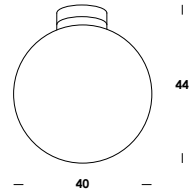

40/pl
E27 max 60w