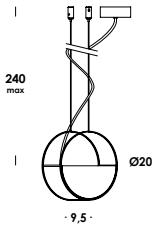

178

20/so dec. dim
tensione di rete/main voltage
13w 1150lm 3000k