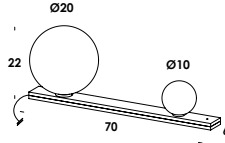

70/lp2 on/off touch dim
E27 max 60w
G9 max 40w