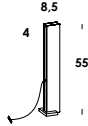

table, wall/ceiling and suspension luminaire adjustable in length on iron wires. structure in iron or solid brass. finishes painted or raw brass. opal led lamp included.

35/lp
S14d max 35w

55/lp
S14d max 60w