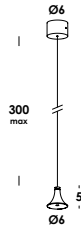

6/s0
3w 700mA 270lm 3000k