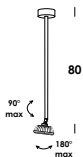

80/pl dim
tensione di rete/main voltage
25w 2300lm 60° 3000k