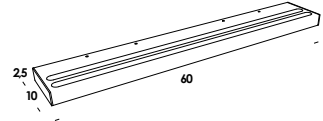

60/ap
28w 24V 4060lm 3000k