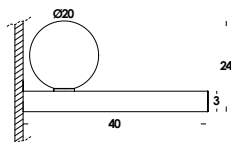

162

40/ap
E27 max 60w