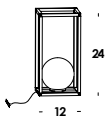

24/lp1 on/off
G9 max 40w

40/lp1 on/off
G9 max 40w

80/lp1 on/off
E27 max 60w

136