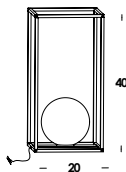

40/lp1 on/off
G9 max 40w