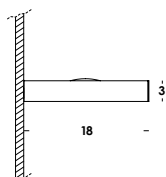

18/ap led dim
tensione di rete/main voltage
8,5w 800lm 3000k