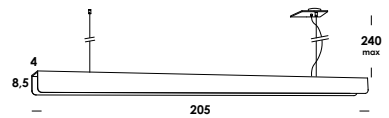

205/so
2 S14s max 60w