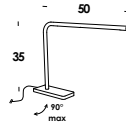

50/lp
on/off touch dim
5w 24V 450lm 3000k