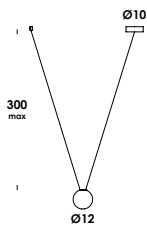

12/so
3w 700mA 270lm 3000k