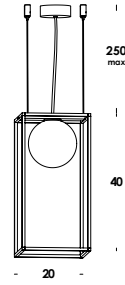

40/s1
G9 max 40w