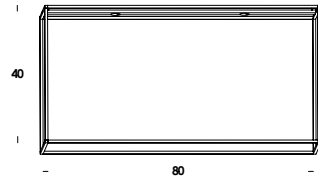

24/pl2 dim
orizzontale/wide
tensione di rete/main voltage
2 x 4,5w 800lm 3000k

40/pl2 dim
orizzontale/wide
tensione di rete/main voltage
2 x 4,5w 800lm 3000k

80/pl2 dim
orizzontale/wide
tensione di rete/main voltage
2 x 8,5w 1600lm 3000k