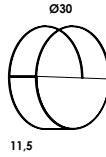

30/ap dim
tensione di rete/main voltage
13w 1150lm 3000k