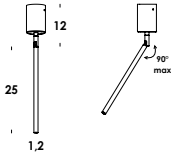

25/sp
3w 700mA 270lm 3000k