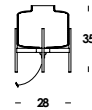

204

le strutture s2-s3 si completano con i diffusori in vetro a scelta indicando i loro codici
structures order s2-s3 will complete with glass diffuser pointing out codes you selected