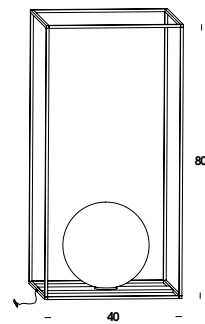

24/lp1 on/off
G9 max 40w

40/lp1 on/off
G9 max 40w

80/lp1 on/off
E27 max 60w