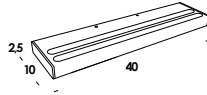

40/ap
18w 24V 2610lm 3000k