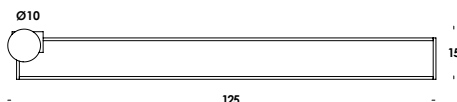

12-120/sp
rettangolo - diffusore Ø10
G9 max 40w