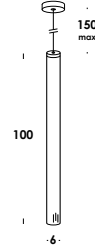

100/so led plus
tensione di rete/main voltage
8,5w 800lm 3000k