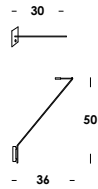

50/ap

3w 700mA 270lm 3000k