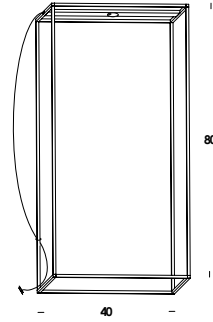

24/lp1 on/off dim
verticale/long
tensione di rete/main voltage
4,5w 400lm 3000k

40/lp1 on/off dim
verticale/long
tensione di rete/main voltage
4,5w 400lm 3000k

80/lp1 on/off dim
verticale/long
tensione di rete/main voltage
8,5w 800lm 3000k