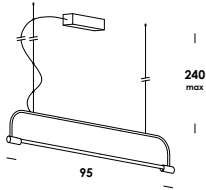

95/so

G5 14w 24V ac100 ~ 230V 3000k 1120lm 140°