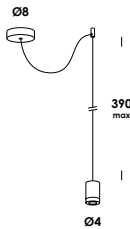

10/so dec.
3,5w 350mA 320lm 3000k