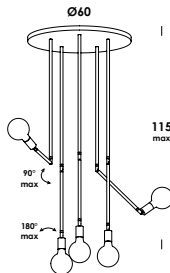

60/pl5 snodi
5 E27 max 60w