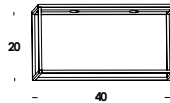

40/pl2 dim
orizzontale/wide
tensione di rete/main voltage
2 x 4,5w 800lm 3000k