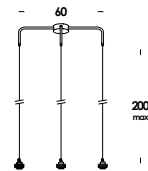

60/s3
3 E27 max 60w