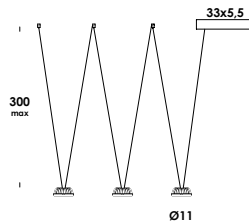

11/s3 plus
3 x 35w 700mA 9240lm 60° 3000k