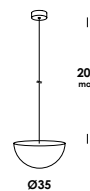

35/so

tensione di rete/main voltage
24w 1800lm 3000k