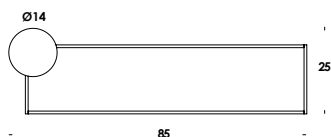

20-80/sp
rettangolo - diffusore Ø14
G9 max 40w