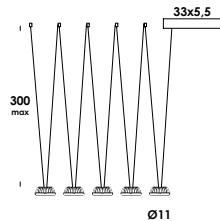

11/s5 plus
5 x 35w 700mA 15400lm 60° 3000k