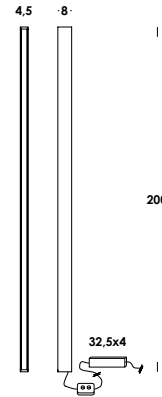

200/ap dec. on/off
biemissione/double emission
2 x 40w 24V 5600lm 3000k