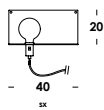

40/ap dec. on/off sx
E27 max 60w