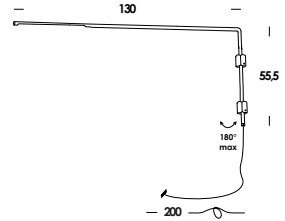

130/ap led
on/off touch dim
10w 24V 900lm 3000k