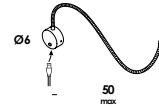

50/ap on/off
2w 500mA 190lm 3000k

50/ap incasso
2w 500mA 190lm 3000k

50/ap usb touch dim
2w 500mA 190lm 3000k

70/pl
3w 700mA 270lm 3000k

150/pl
4w 350mA 460lm 3000k

170/ph on/off
4w 350mA 460lm 3000k

258

10/lp on/off
2w 500mA 190lm 3000k