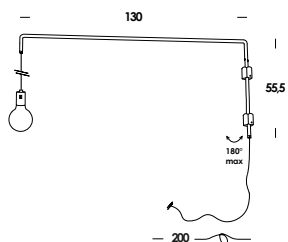

130/ap on/off
E27 max 60w