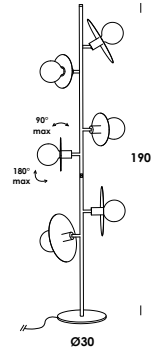

floor, wall/ceiling luminaire. structure in brass or iron. finishes raw brass or painted. on/off courtesy led on demand.

20/sp
E27 max 60w

30/sp
E27 max 60w

30/ph3
3 E27 max 60w

30/ph6
6 E27 max 60w

con **led di cortesia** doppia accensione a richiesta
courtesy led with double lighting on demand