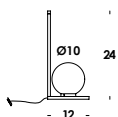

24/lp led on/off dim
tensione di rete/main voltage
4,5w 400lm 3000k

40/lp led on/off dim
tensione di rete/main voltage
4,5w 400lm 3000k

24/lp on/off
G9 max 40w

40/lp on/off
E27 max 60w

24/ap led dim
tensione di rete/main voltage
8,5w 700lm 3000k

40/ap led dim
tensione di rete/main voltage
13w 1150lm 3000k

24/ap
G9 max 40w

40/ap
E27 max 60w

160/ap led dim
24w 24V 1800lm 3000k

160/ap
E27 max 60w