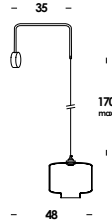

cocò 50/ap
E27 max 60w