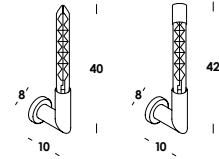

386

97 accessorio tappo fuse serie