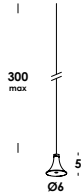

6/elemento
3w 700mA 270lm 3000k