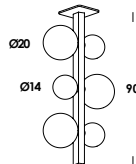

90/pl
3 E27 max 60w
3 G9 max 40w