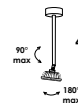

45/sp dim
tensione di rete/main voltage
25w 2300lm 60° 3000k