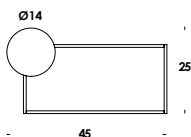

20-40/sp
rettangolo - diffusore Ø14
G9 max 40w