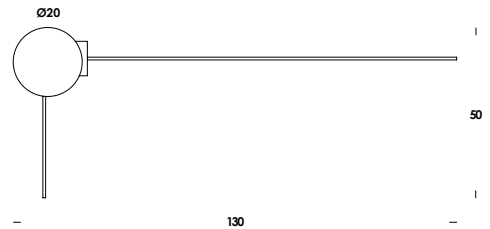

40-120/sp
rettangolo aperto - diffusore Ø20
E27 max 60w