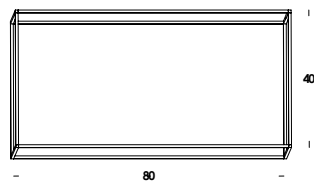

316 accessorio multiplo
distanziale
medio

317 accessorio multiplo
distanziale
grande

318 accessorio multiplo
morsetto