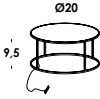

20/lp on/off
4w 350mA 280lm 3000k