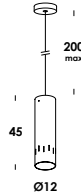

maxi 45/so dim
tensione di rete/main voltage
25w 2375lm 3000k