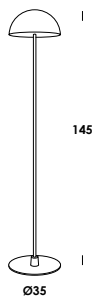

35/ph on/off dim

tensione di rete/main voltage
24w 1800lm 3000k