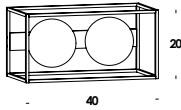

40/sp2
2 G9 max 40w