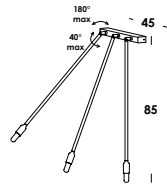

45/sp3
3 E14 max 40w