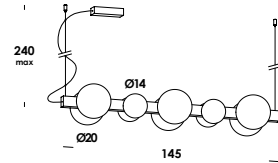

145/so wide
6 E27 max 60w
4 G9 max 40w