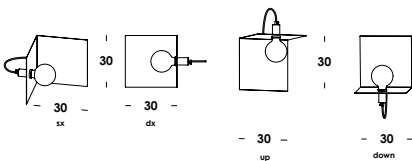

30/ap
E27 max 60w