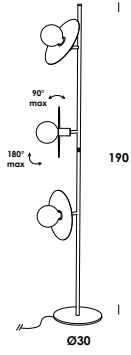

floor, wall/ceiling luminaire. structure in brass or iron. finishes raw brass or painted. on/off courtesy led on demand.

20/sp
E27 max 60w

30/sp
E27 max 60w

30/ph3
3 E27 max 60w

30/ph6
6 E27 max 60w

con **led di cortesia** doppia accensione a richiesta
courtesy led with double lighting on demand