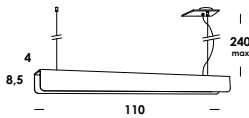

110/so
S14s max 60w