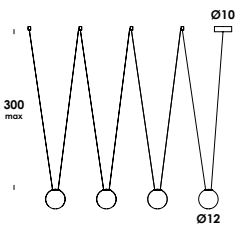

12/s4
4 x 3w 700mA 1080lm 3000k