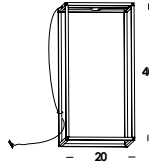

40/lp1 on/off dim
verticale/long
tensione di rete/main voltage
4,5w 400lm 3000k