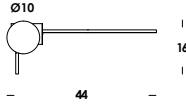

12-40/sp
rettangolo aperto - diffusore Ø10
G9 max 40w