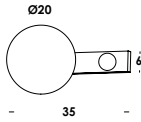

35/ap
E27 max 60w