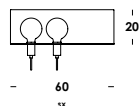

60/ap sx
2 E27 max 60w