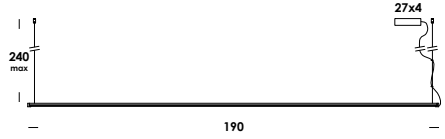

190/so
26,5w 24V 1890lm 3000k