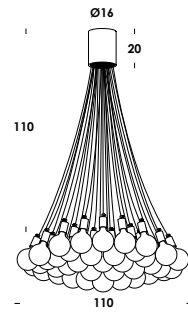

e61 110/pl 110
61 E27 max 25w