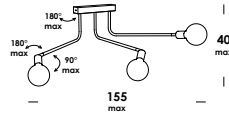

40/sp3 snodo
3 E27 max 60w