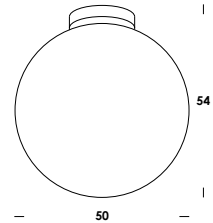

50/pl
E27 max 60w