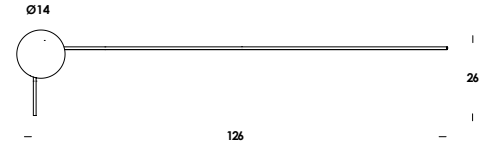

20-120/sp
rettangolo aperto - diffusore Ø14
G9 max 40w