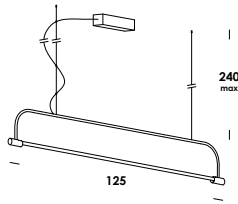

125/so

G5 18w 24V ac100 ~ 230V 3000k 1440lm 140°