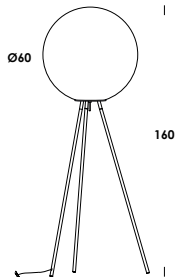

60/ph
low 160 led on/off
E27 max 60w