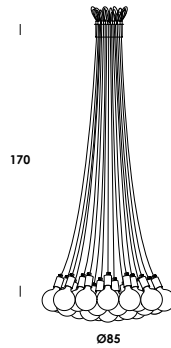

e23 85/ap 170
23 E27 max 25w