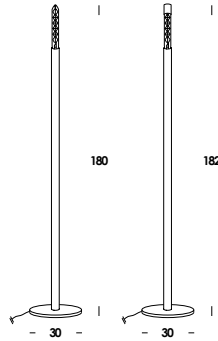

30/ph led filament on-off
E27 max 60w