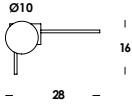

12-24/sp
rettangolo aperto - diffusore Ø10
G9 max 40w