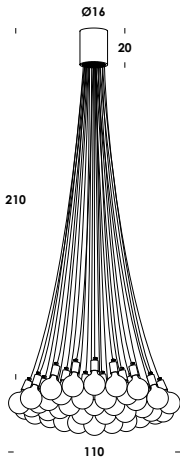

e61 110/so 210
61 E27 max 25w