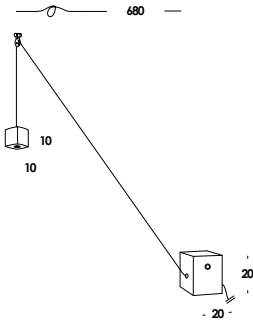

10/lp led on/off
3w 700mA 270lm 3000k

10/so led
3w 700mA 270lm 3000k

20/ph led on/off
una carrucola/single pulley
3,7w 350mA 380lm 3000k