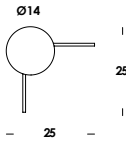

20-20/sp
quadrato aperto - diffusore Ø14
G9 max 40w