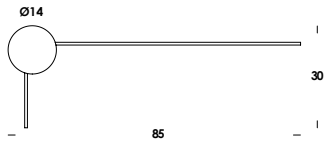

20-80/sp
rettangolo aperto - diffusore Ø14
G9 max 40w