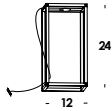

24/lp1 on/off dim
verticale/long
tensione di rete/main voltage
4,5w 400lm 3000k

40/lp1 on/off dim
verticale/long
tensione di rete/main voltage
4,5w 400lm 3000k

80/lp1 on/off dim
verticale/long
tensione di rete/main voltage
8,5w 800lm 3000k

24/pl2 dim
orizzontale/wide
tensione di rete/main voltage
2 x 4,5w 800lm 3000k

40/pl2 dim
orizzontale/wide
tensione di rete/main voltage
2 x 4,5w 800lm 3000k

80/pl2 dim
orizzontale/wide
tensione di rete/main voltage
2 x 8,5w 1600lm 3000k

130

24/pl dim
verticale/long
tensione di rete/main voltage
4,5w 400lm 3000k

40/pl dim
verticale/long
tensione di rete/main voltage
4,5w 400lm 3000k

80/pl dim
verticale/long
tensione di rete/main voltage
8,5w 800lm 3000k