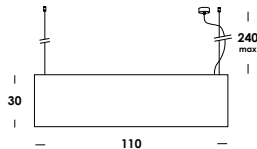

110-30/so biemissione
15w 24V 990lm 3000k
12w 24V 850lm 3000k