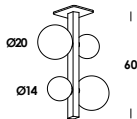

60/pl
2 E27 max 60w
2 G9 max 40w