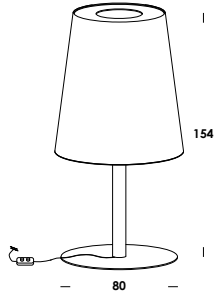

80/ph on/off
2 E27 max 60w