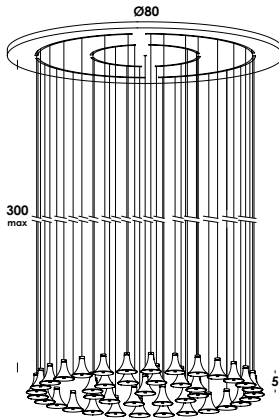

80/s41 plafone
41 x 3w 700mA 11070lm 3000k