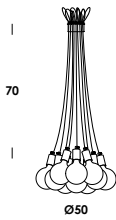

192

e10 50/ap 70
10 E27 max 25w