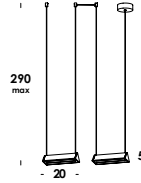

20/s2
2 x 7,5w 24V 1100lm 3000k