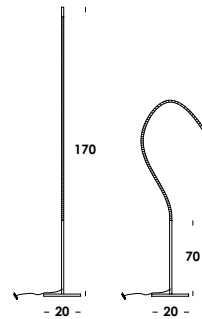

170/ph on/off
4w 350mA 460lm 3000k