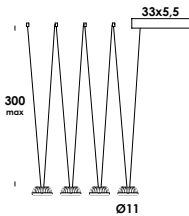

11/s4 plus
4 x 35w 700mA 12320lm 60° 3000k