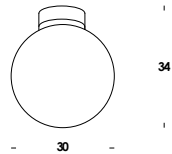

30/pl
E27 max 60w