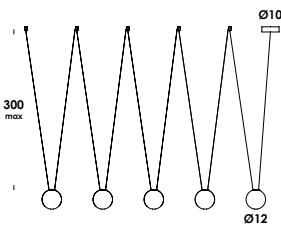

12/s5
5 x 3w 700mA 1350lm 3000k