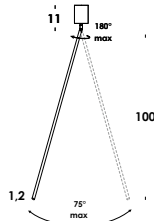

100/pl
3w 700mA 270lm 3000k