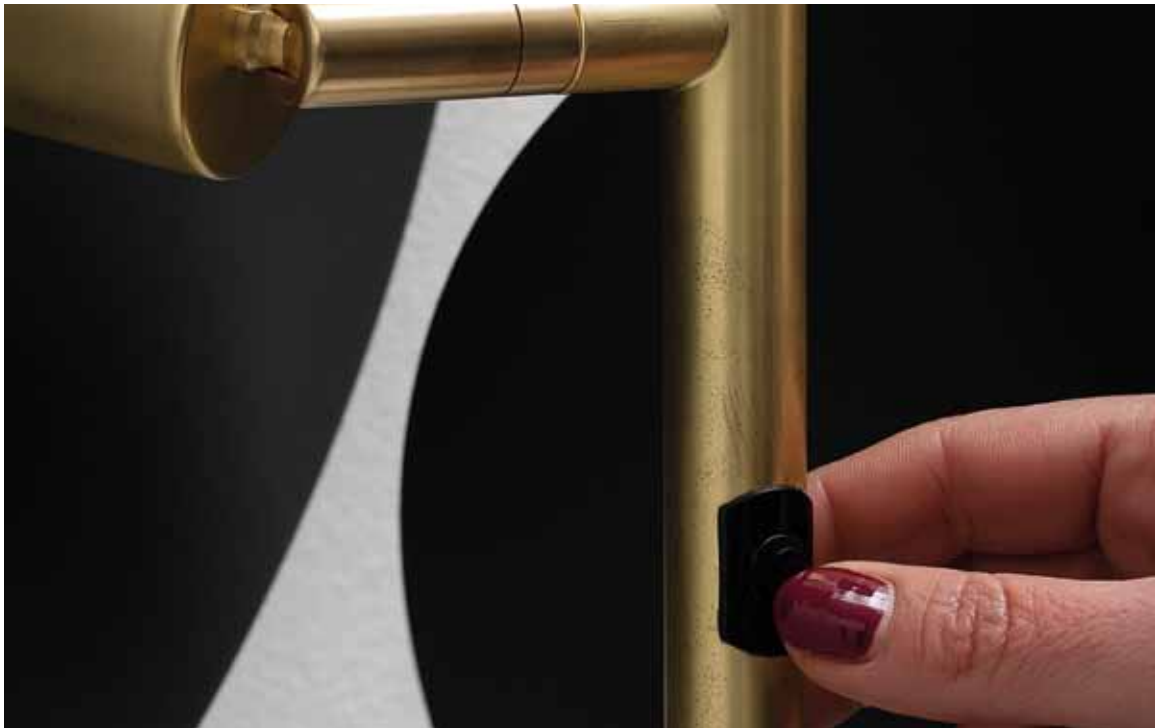

floor, wall/ceiling luminaire. structure in brass or iron. finishes raw brass or painted. on/off courtesy led on demand.

20/sp
E27 max 60w

30/sp
E27 max 60w

30/ph3
3 E27 max 60w

30/ph6
6 E27 max 60w

con **led di cortesia** doppia accensione a richiesta
courtesy led with double lighting on demand

suspension luminaire adjustable in height on special electric cable standard length from 50 to 300cm. oak wood structure. finishes painted or white oak or t. wengè. current constant or main voltage led module. other colors and cables length on demand. remote dimmable on demand.