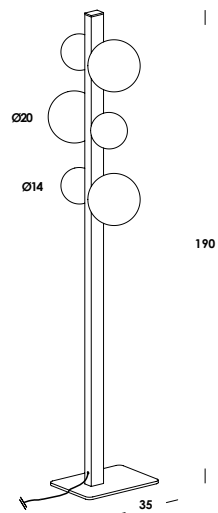

12/ap led dim
tensione di rete/main voltage
8,5w 800lm 3000k

18/ap led dim
tensione di rete/main voltage
8,5w 800lm 3000k

40/ap led dim
16w 1500lm 3000k

12/ap
G9 max 40w

18/ap
G9 max 40w

190/ph on/off
3 E27 max 60w
3 G9 max 40w

162

40/ap
E27 max 60w

40/ap2
E27 max 60w
G9 max 40w