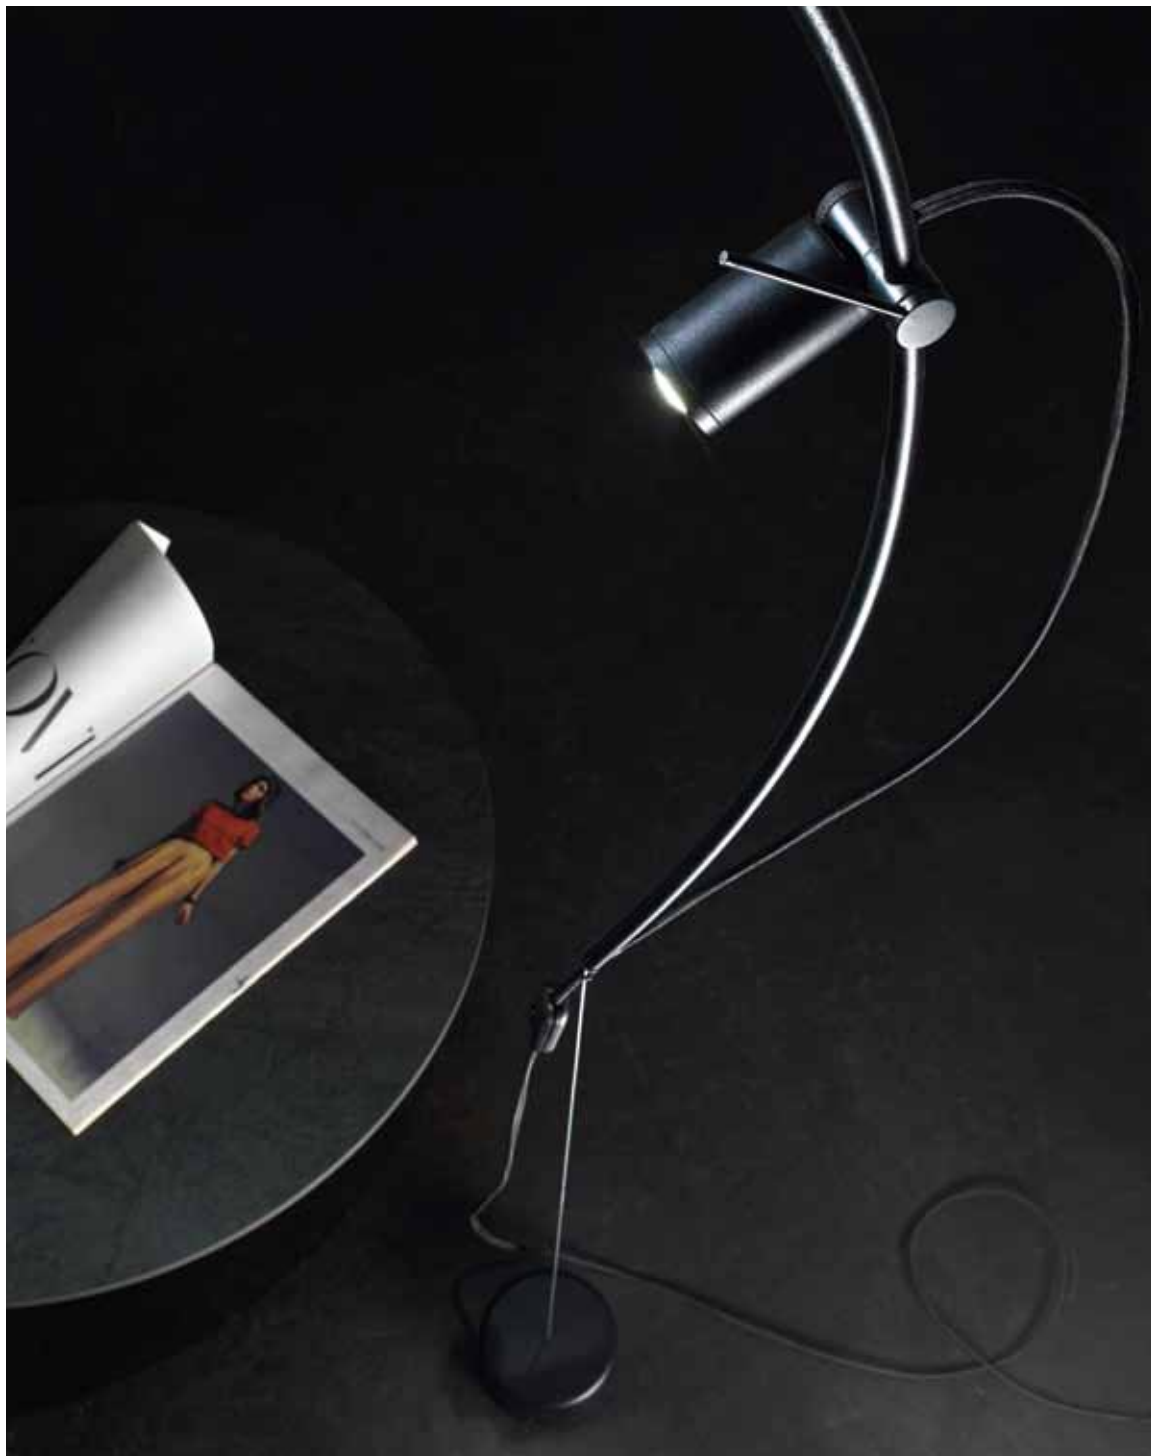

floor-ceiling luminaire adjustable in length on iron wires 400cm standard length. iron or brass elements. finishes painted, galvanized, raw brass/painted or raw brass. on/off switch on cable. led module. dimmable on demand. also E27 version.

arco/ph
on/off

7,5w 700mA 650lm 3000k

stelo/ph2
on/off

2x7,5w 700mA 1300lm 3000k

394

lampada filamento led
led filament bulb

striplin^{led} 2002 - 2018

apparecchio a parete/soffitto. elemento in *bayblend* o ottone. finiture verniciato, galvanizzato o ottone grezzo. lampada led inclusa, anche dimmerabile.