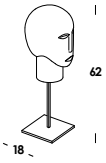

328

dedo 18 oggetto
dim 18x62cm