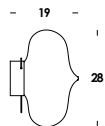

28/sp
E27 max 60w