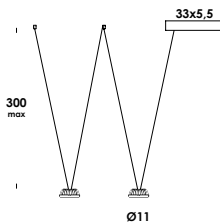

11/s2 plus
2 x 35w 700mA 6160lm 60° 3000k