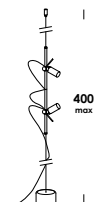

stelo/ph2
on/off

2x7,5w 700mA 1300lm 3000k