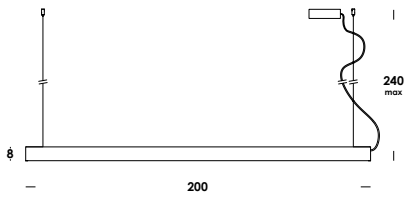

248

200/so
biemissione/double emission
2 x 40w 24V 5600lm 3000k