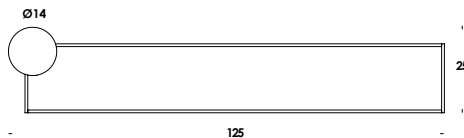

20-120/sp
rettangolo - diffusore Ø14
G9 max 40w