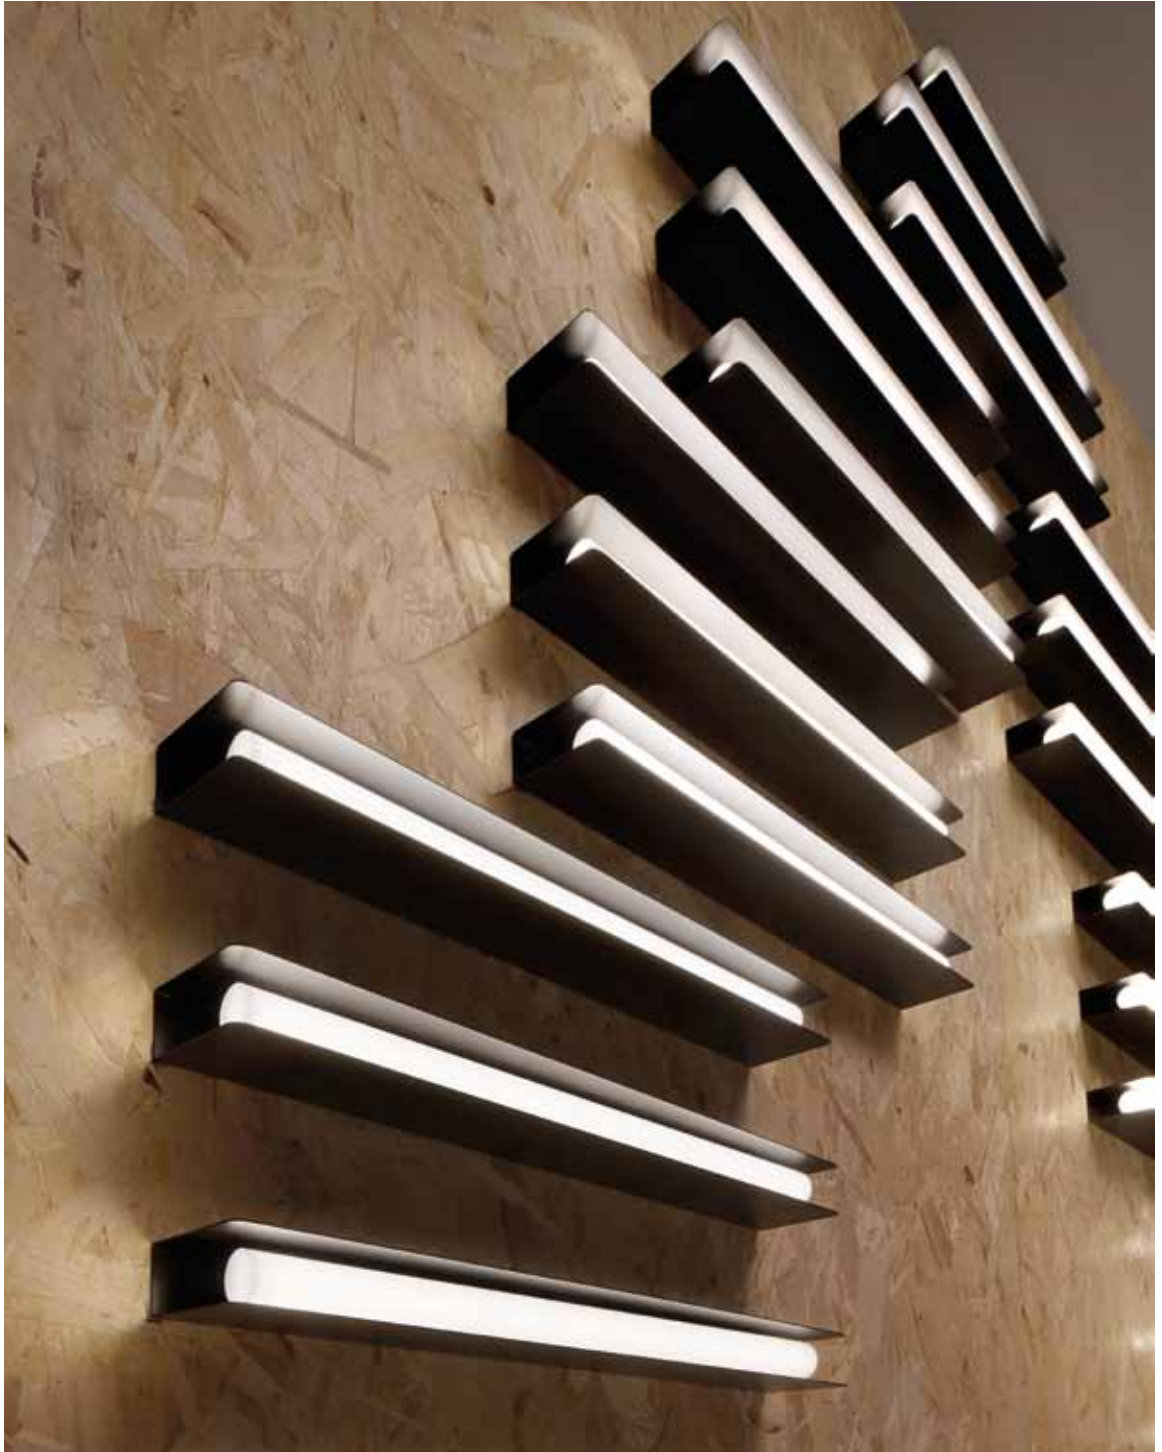

table, floor and ceiling luminaire. structure in iron/pvc. finishes painted or raw brass. led module, dimmable and also painted finishes yellow, red, green, light blue on demand. wall version with external or recessed canopy, also special version with usb plug and switch on/off touch dimmer.

*on/off remoto speciale
special remote on/off*

U brass 2016 - 2018

apparecchio da tavolo, parete/soffitto e sospensione regolabile in altezza su cavi di tenuta. struttura in acciaio o solido ottone. finiture verniciato o ottone grezzo. lampada led opale inclusa.