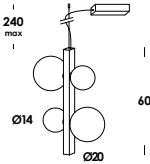

60/so long
2 E27 max 60w
2 G9 max 40w