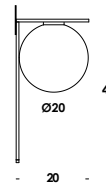

40/ap
E27 max 60w