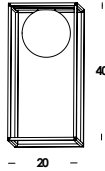

40/pl
G9 max 40w