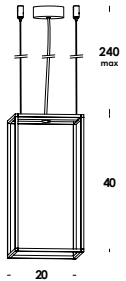

40/s1 dim
verticale/long
tensione di rete/main voltage
4,5w 400lm 3000k