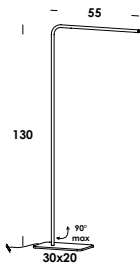

160/ph
on/off touch dim
7w 24V 665lm 3000k