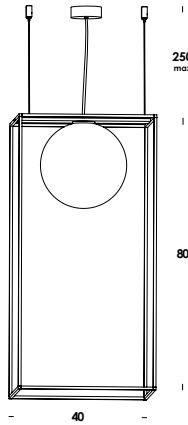

80/s1
E27 max 60w